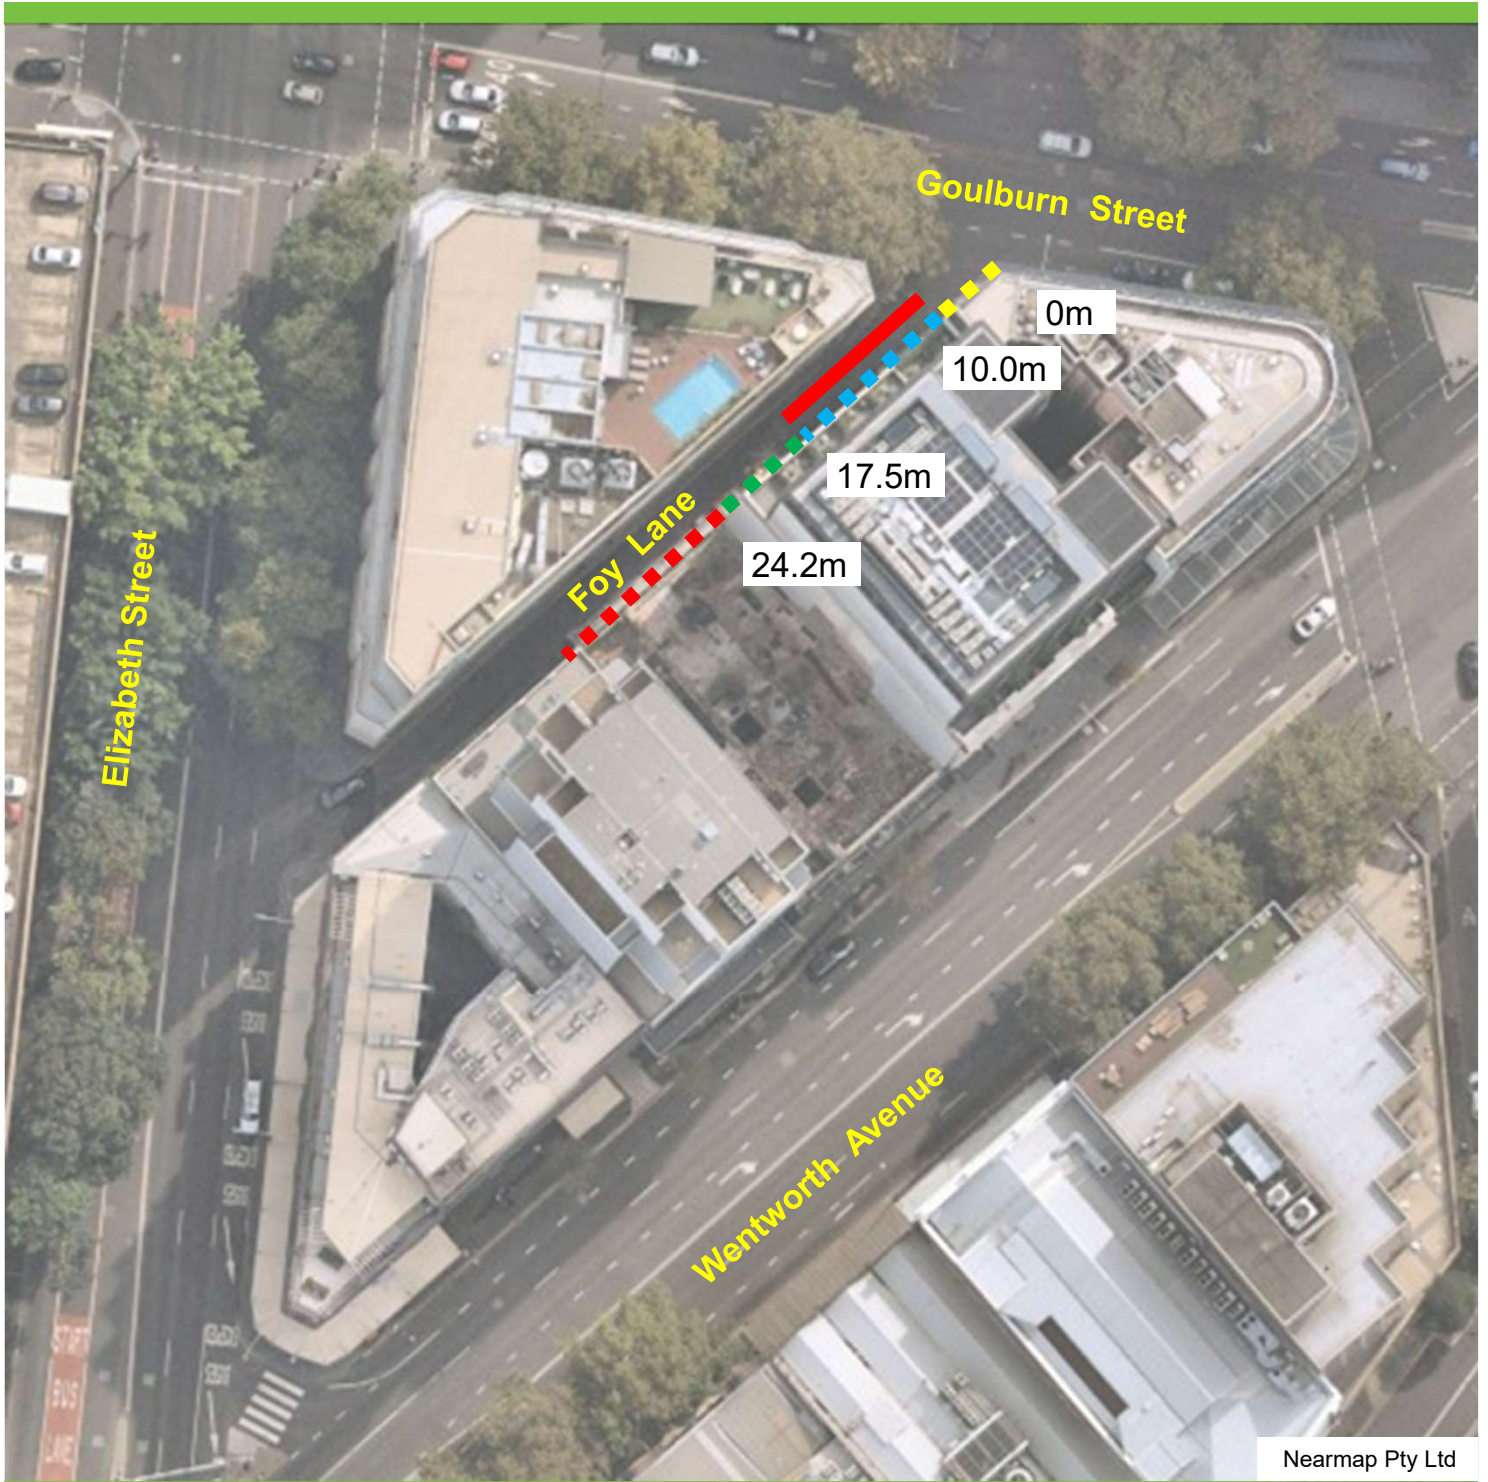

Foy Lane, Sydney Proposed parking changes

Existing

- ■ ■ "No Stopping"
- ■ ■ "No Parking"
- ■ ■ "1/4P"
- ■ ■ Unrestricted

Proposed

- ■ ■ "No Parking"